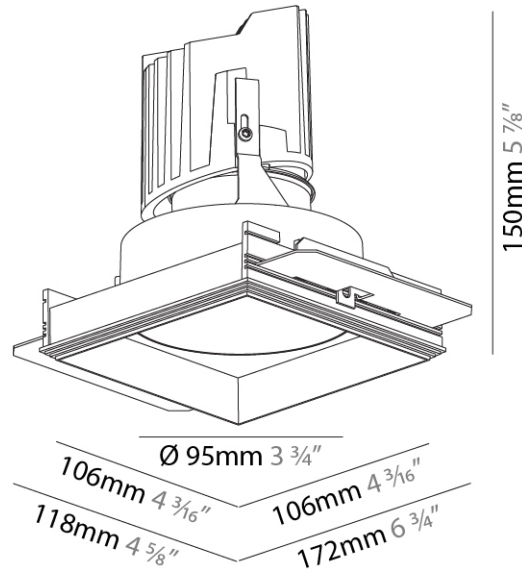

PHYSICAL

Shape: Square
Diameter (mm): 95
Diameter (in): 3 3/4
Length (mm): 106
Length (in): 4 3/16
Width (mm): 106
Width (in): 4 3/16
Depth (mm): 150
Depth (in): 5 7/8

Ceiling Thickness (mm): 10 / 12.5 / 15 / 25
Ceiling Thickness (in): 3/8 or 1/2 or 9/16 or 1

Min. Recessing Depth (mm): 170
Min. Recessing Depth (in): 6 11/16
Light Distribution: Downlight

Weight (kg): 0.705
Weight (lbs): 1.55

Fixture Finish: SSR / BKV / CWI / CRY / HAB / UFT / ITA / RUA / FTG / MYG / LOD / PUS / FRO / FUP / KIA / POP / BLS / SPG / MEY / GOH / GUM / CHC / COM / ABZ / JAG / OBR / MOS / ROR

Fixture Material: Aluminum Die Cast
Cut-out Measurements: 120mm / 4 3/4" x 120mm / 4 3/4"
Upon Request: Unique Ceiling Thickness

ELECTRICAL

Lamp Type: LED (Zhaga Standard)
Input Wattage (W): 15.5
Total Output Wattage (W): 14.5
Dimming: Tri-Mode (Non-Dimming and Phase Dimming (120Vac only) and 0-10V Dimming)

Driver Included: No
Driver Location: Recessed Housing
Driver Type: Constant Current - Universal
Driver Class: Class 2
Housing: See components
Input Voltage (V): 120 - 277
Constant Current (MA): 500

LED

Number of LEDs: 1
Color Temperature (°K): 2700 / 3000 / 3500 / 4000
Max. Delivered Lumen (lm): 940 / 980 / 1029 / 1050
Nominal Lumen (lm): 1386 / 1438 / 1511 / 1542
CRI: >90 CRI
Efficiency (%): 87.9 / 88.4 / 87.9
Lamp Life (hrs): 50000

Upon Request: RGB-W Tunable White Special Color Temperature Special LED

OPTICAL

Reflector°: 20 / 40 / 60
Upon Request: Special Beam Angles

© 2024 Zaneen Lighting Inc. 1-800-338-3382, F 416-247-9319, www.zaneen.com

Available for international specifications by adding 'INT' at the end of the existing Model #. For assistance on 'custom' specifications, contact zteam@zaneen.com. In a constant effort to supply the best product, we reserve the right to change specifications or materials without notice. The most recent specification sheets are found at zaneen.com

IP rating: IP20