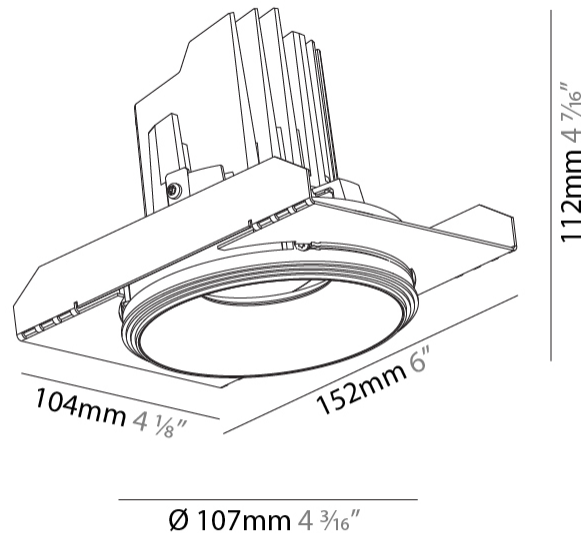

ELECTRICAL

Lamp Type: LED (Zhaga Standard)
Input Wattage (W): 15.5
Total Output Wattage (W): 14.5
Dimming: Tri-Mode (Non-Dimming and Phase Dimming (120Vac only) and 0-10V Dimming)
Driver Included: No
Driver Location: Recessed Housing
Driver Type: Constant Current - Universal
Driver Class: Class 2
Housing: See components
Input Voltage (V): 120 - 277
Constant Current (MA): 500

LED

Number of LEDs: 1
Color Temperature (°K): 2700 / 3000 / 3500 / 4000
Max. Delivered Lumen (lm): 940 / 980 / 1029 / 1050
Nominal Lumen (lm): 1386 / 1438 / 1511 / 1542
CRI: >90 CRI
Efficiency (%): 87.9 / 88.4 / 87.9
Lamp Life (hrs): 50000
Upon Request: RGB-W Tunable White Special Color Temperature Special LED

OPTICAL

Reflector: 20 / 40 / 60
Adjustability: Rotational 355°; Tilt 10°
Upon Request: Special Beam Angles

RATINGS AND CERTIFICATIONS

Zaneen Group Inc. © 2024, T 1800-388-3382, F 416-247-9319, www.zaneen.com
Certified By: Certified for North American Standards
Available for international specifications by adding "INT" at the end of the existing Model #. For assistance on 'custom' specifications, contact zteam@zaneen.com.
IP Rating: IP20
If a conflict occurs to supply the best product, we reserve the right to change specifications or materials without notice. The most recent specification sheets are found at zaneen.com