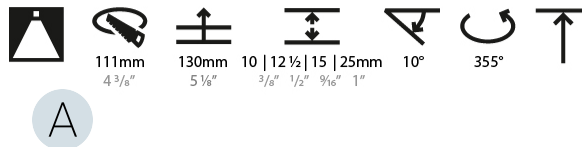

ELECTRICAL

Lamp Type: LED (Zhaga Standard)
Input Wattage (W): 15.5
Total Output Wattage (W): 14.5
Dimming: Tri-Mode (Non-Dimming and Phase Dimming (120Vac only) and 0-10V Dimming)
Driver Included: No
Driver Location: Recessed Housing
Driver Type: Constant Current - Universal
Driver Class: Class 2
Housing: See components
Input Voltage (V): 120 - 277
Constant Current (MA): 500

LED

Number of LEDs: 1
Color Temperature (°K): 2700 / 3000 / 3500 / 4000
Max. Delivered Lumen (lm): 940 / 980 / 1029 / 1050
Nominal Lumen (lm): 1386 / 1438 / 1511 / 1542
CRI: >90 CRI
Efficiency (%): 87.9 / 88.4 / 87.9
Lamp Life (hrs): 50000
Upon Request: RGB-W Tunable White Special Color Temperature Special LED

OPTICAL

Reflector: 20 / 40 / 60
Adjustability: Rotational 355°; Tilt 10°
Upon Request: Special Beam Angles

RATINGS AND CERTIFICATIONS

Zaneen Group Inc. © 2024, T 1800-388-3382, F 416-247-9319, www.zaneen.com
Certified By: Certified for North American Standards
Available for international specifications by adding "INT" at the end of the existing Model #. For assistance on 'custom' specifications, contact zteam@zaneen.com.
IP Rating: IP20
If a conflict occurs to supply the best product, we reserve the right to change specifications or materials without notice. The most recent specification sheets are found at zaneen.com