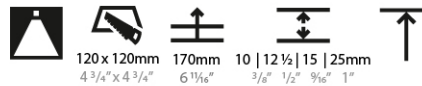

PHYSICAL

Shape: Square
Diameter (mm): 95
Diameter (in): 3 3/4
Length (mm): 106
Length (in): 4 3/16
Width (mm): 106
Width (in): 4 3/16
Depth (mm): 150
Depth (in): 5 7/8

Ceiling Thickness (mm): 10 / 12.5 / 15 / 25
Ceiling Thickness (in): 3/8 or 1/2 or 9/16 or 1

Min. Recessing Depth (mm): 170
Min. Recessing Depth (in): 6 11/16
Light Distribution: Downlight

Weight (kg): 0.705
Weight (lbs): 1.55

Fixture Finish: SSR / BKV / CWI / CRY / HAB / UFT / ITA / RUA / FTG / MYG / LOD / PUS / FRO / FUP / KIA / POP / BLS / SPG / MEY / GOH / GUM / CHC / COM / ABZ / JAG / OBR / MOS / ROR

Fixture Material: Aluminum Die Cast
Cut-out Measurements: 120mm / 4 3/4" x 120mm / 4 3/4"
Upon Request: Unique Ceiling Thickness

ELECTRICAL

Lamp Type: LED (Zhaga Standard)
Input Wattage (W): 15.5
Total Output Wattage (W): 14.5
Dimming: Tri-Mode (Non-Dimming and Phase Dimming (120Vac only) and 0-10V Dimming)

Driver Included: No
Driver Location: Recessed Housing
Driver Type: Constant Current - Universal
Driver Class: Class 2
Housing: See components
Input Voltage (V): 120 - 277
Constant Current (MA): 500

LED

Number of LEDs: 1
Color Temperature (°K): 2700 / 3000 / 3500 / 4000
Max. Delivered Lumen (lm): 940 / 980 / 1029 / 1050
Nominal Lumen (lm): 1386 / 1438 / 1511 / 1542
CRI: >90 CRI
Efficiency (%): 87.9 / 88.4 / 87.9
Lamp Life (hrs): 50000

Upon Request: RGB-W Tunable White Special Color Temperature Special LED

OPTICAL

Reflector°: 20 / 40 / 60
Upon Request: Special Beam Angles

© 2024 Zaneen Lighting Inc. 1-800-338-3382, F 416-247-9319, www.zaneen.com

Available for international specifications by adding 'INT' at the end of the existing Model #. For assistance on 'custom' specifications, contact zteam@zaneen.com. In a constant effort to supply the best product, we reserve the right to change specifications or materials without notice. The most recent specification sheets are found at zaneen.com

IP rating: IP20